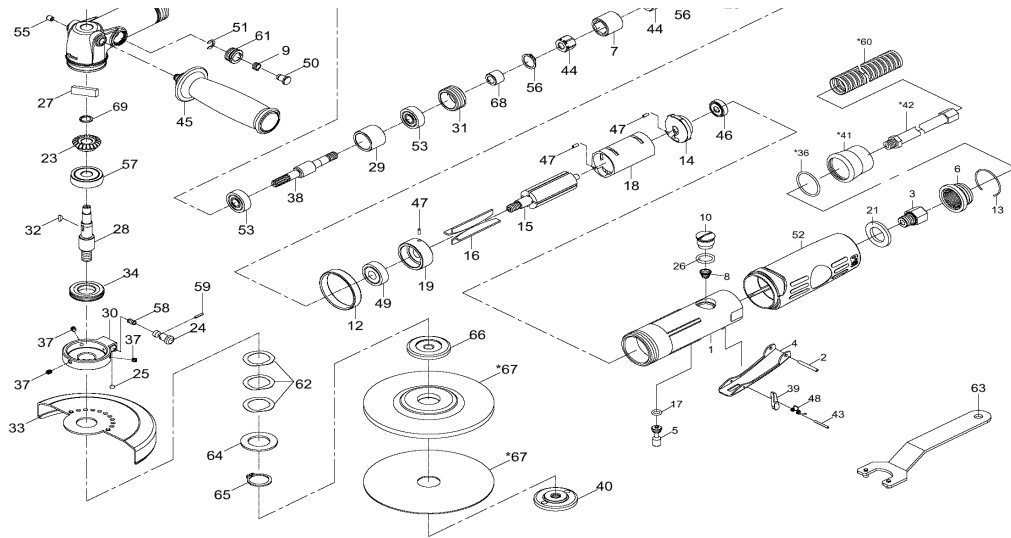

OSAKA®**CE****OPC60225****5" Angle Grinder & Cut-Off**

Index No.	Parts No.	Description	Index No.	Parts No.	Description
1	5K-3051B01	Motor Housing	*36	70144	O-Ring (25.07x2.62)
2	30102	Spring Pin (3x24)	37	40340	Set Screw(3) (M5x5L)
3	51203	Air Inlet	38	5B-321138	Spindle
4	6K-301104	Throttle Lever	39	522239	Safety Bar
5	6K-301105	Valve Shaft	40	5C-321140	Flange Nut
6	51206	Exhaust Diffuser	*41	70143	Clamp
7	5B-321107	Connector	*42	51239	Hose
8	51208	Valve Spring	43	51542	Spring Pin (2x18)
9	5B-321109	Spring	44	5B-321144	Nut (2)
10	51-3011A10	Plug	45	5B-321145	Side Handle
11	5B-321101	Front Housing	46	030113	Ball Bearing (626zz)
12	5K-3011B12	Decoration Ring	47	72017	Spring Pin(3) (2.5x6)
13	51229	Retaining Ring	48	522212	Spring
14	5K-3011B14	Rear End Plate	49	051220	Ball Bearing (6000zz)
15	5B-321115	Rotor	50	5B-321150	Stop Button
16	5K-3011B16	Rotor Blade (4)	51	63047	Retaining Ring (ETW5)
17	70107	O-Ring (4.8x1.9)	52	512253	Rubber Grip
18	5K-3011B18	Cylinder	53	061020	Ball Bearing(2) (628zz)
19	5B-321119	Front End Plate	54	0BK0709	Needle Bearing (BK0709)
20	5B-321120	Connector Nut	55	56237	Oil Cap
21	51250	Muffler	56	STW-15	Retaining Ring(2) (STW-15)
22	5B-321122	Bevel Gear	57	073434	Ball Bearing (6200z)
23	5B-321123	Bevel Gear	58	5K-3011B08	Spring
24	5K-3011B24	Lock Bar	59	72902	Spring Pin (2x10)
25	30143	Steel Ball (5/32")	*60	52238	Exhaust Hose
26	70123	O-Ring (11.8x2.4)	61	5B-321161	Button Seat
27	5B-321127	Felt Oiler	62	VVW20	Wave Washer(3) (VVW-20)
28	5B-321128	Spindle	63	619554	Pin Wrench
29	5B-321129	Spacer	64	5K-3011B31	Washer
30	5B-321130	Cover Seat	65	STW20	Retaining Ring (STW20)
31	5B-321131	Lock Nut	66	5C-321143	Flange
32	654232	Key	619539	Grinding Wheel (5")	
33	5C-321142	Disc Cover	5N-321139	Cutting Wheel (5")	
34	5B-321134	Luck Nut	68	5B-321112	Spacer
35	5B-321135	Clamp Nut	69	709112R	Snap Ring (ISTW-10)