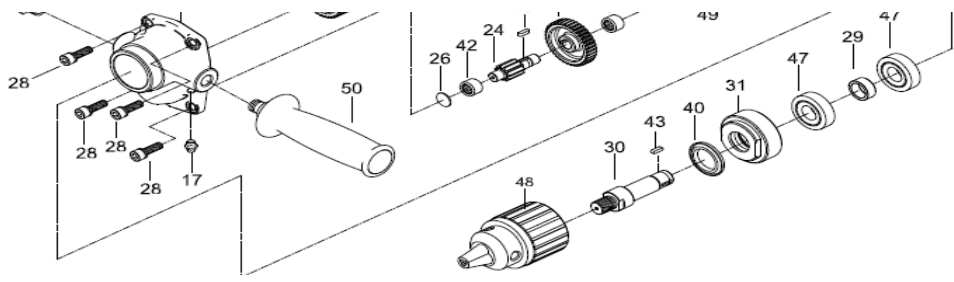

OSAKA OPT 239 16MM MATKAP MOTORU

Index No.	Parts No.	Description	Q'ty	FIYAT
1	7H-753501	Housing	1	\$96,00
2	7H-753502	Gear Case	1	\$80,40
3	7H-753503-14	Air Inlet	1	\$14,40
4	7H-753504	Throttle Valve Lever	1	\$7,80
5	7H-753505	Throttle Valve Rod	1	\$4,80
6	7H-753506	Throttle	1	\$4,80
7	7H-753507	Throttle Valve Washer	1	\$3,60
8	7H-753508	Spring	1	\$1,80
9	7H-753509	Rubber Plate	1	\$1,80
10	7H-753510	Rubber Ring	1	\$2,40
11	7H-753511	Cover Packing	1	\$2,40
12	7H-753512	Throttle Valve Cover	1	\$6,60
13	7H-753513	Bushing	1	\$4,20
14	7H-753514	End Plate	1	\$52,80
15	7H-753515	Rotor	1	\$56,40
16	7H-753516	Rotor Blade	4	\$3,00
17	7H-753517	M6 Grease Nipple	1	\$1,20
18	7H-753518	Cylinder	1	\$46,80
19	7H-753519	Front Plate	1	\$39,60
20	7H-753520	Bearing Cover	1	\$9,00
21	7H-753521	Packing	1	\$1,20
22	7H-753822	Pinion (9T)	1	\$30,00
23	7H-753823	Gear (37T)	1	\$48,00
24	7H-753824	Pinion (11T)	1	\$30,00
25	7H-753825	Gear (35T)	1	\$48,00
26	7H-753526	Bearing Cover	1	\$1,98
27	7H-753527	Spindle Screw	1	\$6,00
28	7H-753528	Cap Screw	4	\$1,20
29	7H-753529	Space Collar	1	\$2,40
30	7H-753530	Spindle	1	\$39,60
31	7H-753531	Spindle Bearing Cover	1	\$18,00
32	073434	Ball Bearing	1	\$8,40
33	7H-753533	Handle	1	\$93,60
34	7H-753534	Packing	1	\$1,20
35	7H-753535	Packing	1	\$1,44
36	40317-15	Spring Pin	1	\$1,20
37	7H-753537	Screw	1	\$4,80
38	7H-753538	Washer	1	\$1,80
39	63025-12	Cap Screw	4	\$1,20
40	7H-753532	Oil Seal	1	\$10,20
41	070329	Ball Bearing	1	\$12,00
42	0BA66	Needle Bearing	2	\$18,00
43	61017	Key	2	\$1,20
44	7H-753544	Filter	1	\$1,20
45	PN04002408	Pin	1	\$1,20
46	610125	Pin	1	\$1,20
47	061932	Ball Bearing	2	\$8,40
48	10036-17	Drill Chuck	1	\$108,00
49	7H-753556	Screw Thread Inserts	8	\$1,20
50	5D-619256	Dead handle	1	\$10,80
51	7H-753541	Washer	4	\$1,20

OSAKA OPT 239 16MM MATKAP MOTORU

- 9
- 7
- 8
- 11
- 12