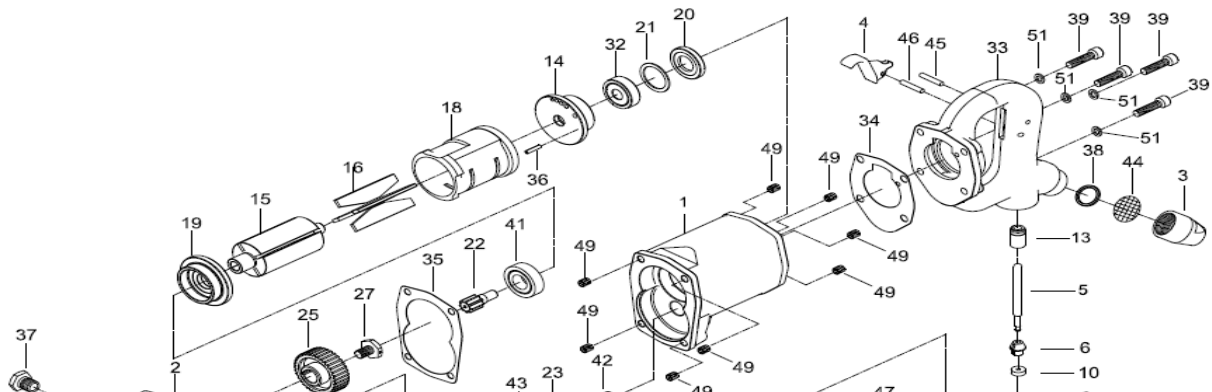

OSAKA OPT 239 16MM MATKAP MOTORU

Index No.	Parts No.	Description	Q'ty	FIYAT
1	7H-753501	Housing	1	\$96,00
2	7H-753502	Gear Case	1	\$80,40
3	7H-753503-14	Air Inlet	1	\$14,40
4	7H-753504	Throttle Valve Lever	1	\$7,80
5	7H-753505	Throttle Valve Rod	1	\$4,80
6	7H-753506	Throttle	1	\$4,80
7	7H-753507	Throttle Valve Washer	1	\$3,60
8	7H-753508	Spring	1	\$1,80
9	7H-753509	Rubber Plate	1	\$1,80
10	7H-753510	Rubber Ring	1	\$2,40
11	7H-753511	Cover Packing	1	\$2,40
12	7H-753512	Throttle Valve Cover	1	\$6,60
13	7H-753513	Bushing	1	\$4,20
14	7H-753514	End Plate	1	\$52,80
15	7H-753515	Rotor	1	\$56,40
16	7H-753516	Rotor Blade	4	\$3,00
17	7H-753517	M6 Grease Nipple	1	\$1,20
18	7H-753518	Cylinder	1	\$46,80
19	7H-753519	Front Plate	1	\$39,60
20	7H-753520	Bearing Cover	1	\$9,00
21	7H-753521	Packing	1	\$1,20
22	7H-753822	Pinion (9T)	1	\$30,00
23	7H-753823	Gear (37T)	1	\$48,00
24	7H-753824	Pinion (11T)	1	\$30,00
25	7H-753825	Gear (35T)	1	\$48,00
26	7H-753526	Bearing Cover	1	\$1,98
27	7H-753527	Spindle Screw	1	\$6,00
28	7H-753528	Cap Screw	4	\$1,20
29	7H-753529	Space Collar	1	\$2,40
30	7H-753530	Spindle	1	\$39,60
31	7H-753531	Spindle Bearing Cover	1	\$18,00
32	073434	Ball Bearing	1	\$8,40
33	7H-753533	Handle	1	\$93,60
34	7H-753534	Packing	1	\$1,20
35	7H-753535	Packing	1	\$1,44
36	40317-15	Spring Pin	1	\$1,20
37	7H-753537	Screw	1	\$4,80
38	7H-753538	Washer	1	\$1,80
39	63025-12	Cap Screw	4	\$1,20
40	7H-753532	Oil Seal	1	\$10,20
41	070329	Ball Bearing	1	\$12,00
42	0BA66	Needle Bearing	2	\$18,00
43	61017	Key	2	\$1,20
44	7H-753544	Filter	1	\$1,20
45	PN04002408	Pin	1	\$1,20
46	610125	Pin	1	\$1,20
47	061932	Ball Bearing	2	\$8,40
48	10036-17	Drill Chuck	1	\$108,00
49	7H-753556	Screw Thread Inserts	8	\$1,20
50	5D-619256	Dead handle	1	\$10,80
51	7H-753541	Washer	4	\$1,20

OSAKA OPT 239 16MM MATKAP MOTORU

- 9
- 7
- 8
- 11
- 12