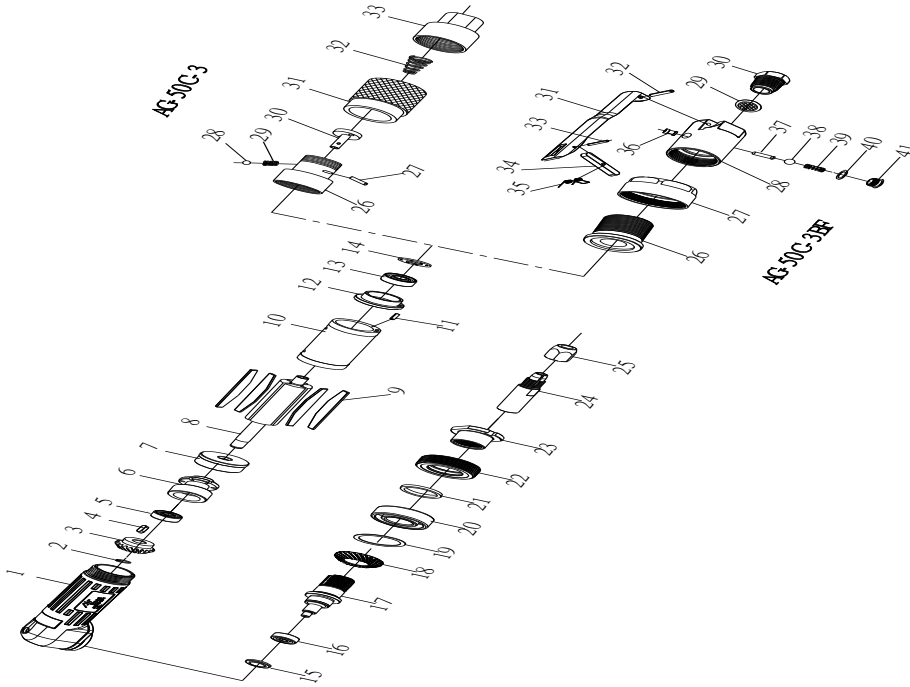

## OPC 63124 90 DERECE KALIPÇI TAŞLAMA ENDÜSTRİYEL

Index No.	Parts No.	Description	No. Req'd	Price (USD)	Index No.	Parts No.	AG-50C-3BF	No. Req'd	Price (USD)
					01	7110001	Housing	1	\$14,40
02	0820024	Ring	1	\$4,20	26	70100021	Housing Cover	1	\$7,80
03	7000007	Bevel Pinion	1	\$24,00	27	7010003	Cup Nut	1	\$7,20
04	7000012	Key	1	\$6,00	28	7010004	Throttle Valve Body	1	\$12,60
05	0860001	Ball Bearing	1	\$6,60	29	0800011	Washer	1	\$1,20
06	7000005	Bearing Case	1	\$9,60	30	6110004	Inlet Bushing	1	\$6,00
07	7000003	Cylinder Lower Plate	1	\$9,00	31	6110003	Throttle Valve Lever	1	\$6,00
08	7000004	Rotor	1	\$12,00	32	0840087	Spring Pin	1	\$0,60
09	0260008	Rotor Blade	4	\$4,80	33	0840011	Spring Pin	1	\$1,20
10	0260004	Cylinder	1	\$22,80	34	6110005	Lock Key	1	\$6,60
11	0840012	Spring Pin	1	\$1,20	35	0810066	Lock Spring	1	\$1,20
12	0260005	Cylinder Upper Plate	1	\$12,00	36	7010005	Throttle Valve Rod Bushing	1	\$4,80
13	0860031	Ball Bearing	1	\$9,60	37	0840127	Throttle Valve Rod	1	\$2,40
14	0260010	Bearing Cover	1	\$7,80	38	0870014	Urethane Ball	1	\$6,60
15	0800077	Bearing Washer	1	\$1,80	39	0810065	Throttle Valve Spring	1	\$0,60
16	0860046	Ball Bearing	1	\$22,80	40	0850109	"O" Ring	1	\$0,60
17	7060003	Wheel Spindle	1	\$9,84	41	0880065	Throttle Valve Cover	1	\$2,40
18	7000006	Bevel Gear	1	\$24,00					
19	0800078	Wheel Spindle Washer	1	\$16,80					
20	0860003	Ball Bearing	1	\$13,20					
21	0990081	Felt Ring	1	\$1,20					
22	7000002	Spindle Bearing Cover	1	\$6,60					
23	7000009	Wheel Flange	1	\$10,20					
24	7060002	Coller	1	\$4,80					
25	6530011	Coller Nut	1	\$6,00					