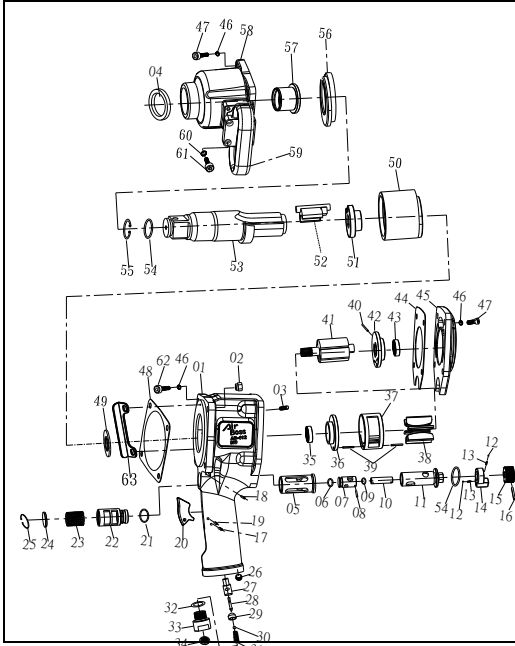

Parts List

Index No.	Parts No.	Description	No. Req'd	Price (USD)
1	4120101	Motor Housing	1	$96.00
2	0790001	Hex. Nut	4	$0.60
3	0920003	Wire-Thread Insert	4	$1.80
4	0850034	Oil seal	1	$7.20
5	4220104	Reverse Valve Bushing	1	$26.40
6	0850072	"O"Ring	1	$0.60
7	4220106	Control Valve	1	$12.00
8	0840090	Pin	1	$0.72
9	0850071	"O"Ring	1	$0.60
10	0840085	Pin	1	$2.40
11	4220105	Control Valve Bushing	1	$26.40
12	0870002	Steel Ball	2	$0.60
13	0810044	Spring	2	$1.80
14	4220108	Reverse Valve Lever	1	$13.20
15	4220107	Control Valve Knob	1	$13.20
16	0840010	Spring Pin	1	$0.60
17	0840018	Spring Pin	1	$1.20
18	0840088	Pin	1	$0.60
19	0840087	Spring Pin	1	$0.60
20	4220110	Trigger	1	$15.00
21	0850074	"O"Ring	1	$0.60
22	4220109	Exhaust Deflector	1	$16.80
23	0990037	Filter	1	$1.20
24	0800055	Washer	1	$1.80
25	0820004	Circlet	1	$1.80
26	0880040	Screw	1	$1.20
27	4220103	Throttle Valve Bushing	1	$16.20
28	0840086	Throttle Valve Pin	1	$3.60
29	4220110	Throttle Valve	1	$8.40
30	0870004	Urethane Ball	1	$7.20
31	0810022	Spring	1	$1.20
32	0850024	"O"Ring	1	$0.60
33	4220111	Air Inlet	1	$16.80
34	0800009	Washer	1	$1.80
35	0860010	Bearing	1	$0.00

Index No.	Parts No.	Description	No. Req'd	Price (USD)
36	4020002	Front End Plate	1	$34.80
37	4020014	Liner	1	$36.00
38	4020013	Rotor Blade	6	$5.00
39	0840058	Spring Pin	2	$1.20
40	0840014	Pin	1	$1.20
41	4020012	Rotor	1	$96.00
42	4000006	Rear End Plate	1	$39.60
43	0860011	Bearing	1	$0.00
44	0890033	Motor Housing Gasket	1	$1.20
45	4020202	Handle	1	$32.40
46	0800008	Washer	8	$0.60
47	0880009	Screw	6	$1.20
48	0890008	Clutch Housing Gasket	1	$0.60
49	0800019	Washer	1	$4.20
50	3220004	Hammer Frame	1	$68.40
51	4120004	Cam	1	$15.60
52	4120003	Hammer	1	$17.40
53	4120102	Anvil Shank	1	$180.00
54	0850017	"O"Ring	2	$0.60
55	0810018	Circlet	1	$3.00
56	3220007	Wheel Receiver	1	$27.00
57	4020010	Clutch Housing	1	$34.80
58	3220009	Housing Bushing	1	$30.00
59	4000026	Dead Handle	1	$18.00
60	0800007	Washer	4	$0.60
61	0880008	Screw	4	$0.60
62	0880017	Screw	2	$1.80
63	4200016	Protection frame	1	$21.60
				$0.00
317L				$0.00
53	4120002	Anvil Shank	1	$210.00